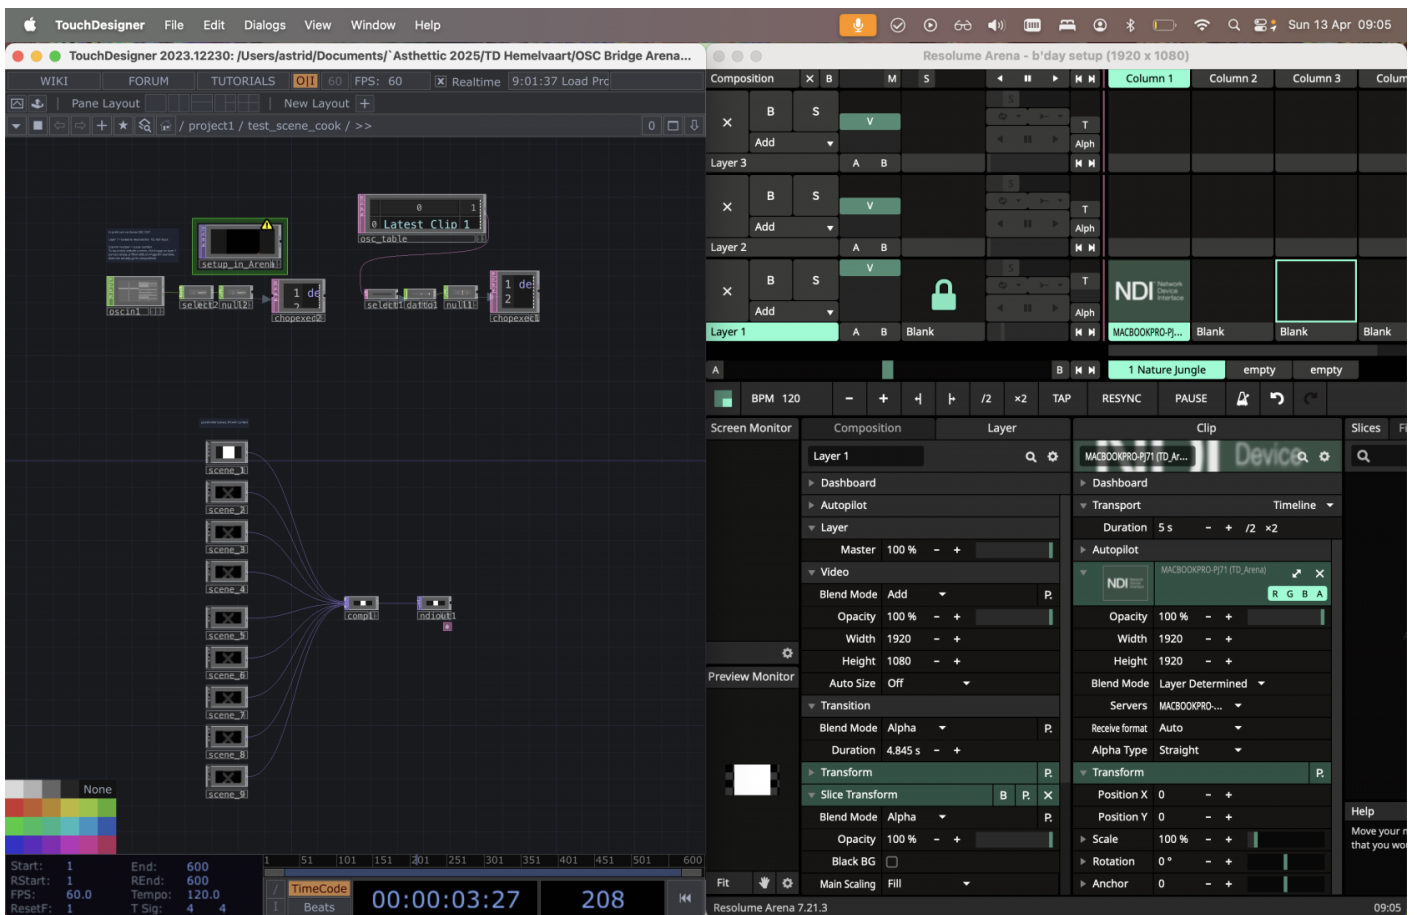

Touchdesigner - Arena bridge

[OSC Bridge Arena_Versie2_1NDI.toe](#)

This Td patch receives OSC signals from Resolume Arena. Lock the NDI steam in Arena When a clip(box) is selected there, on layer 1, Arena sends an OSC signal to TD to exclusively cook the correspondent scene.

The magic is mostly done in the chop executes.

Revision #1

Created 2025-04-13 09:00:14 UTC by Astrid

Updated 2025-04-13 09:06:46 UTC by Astrid