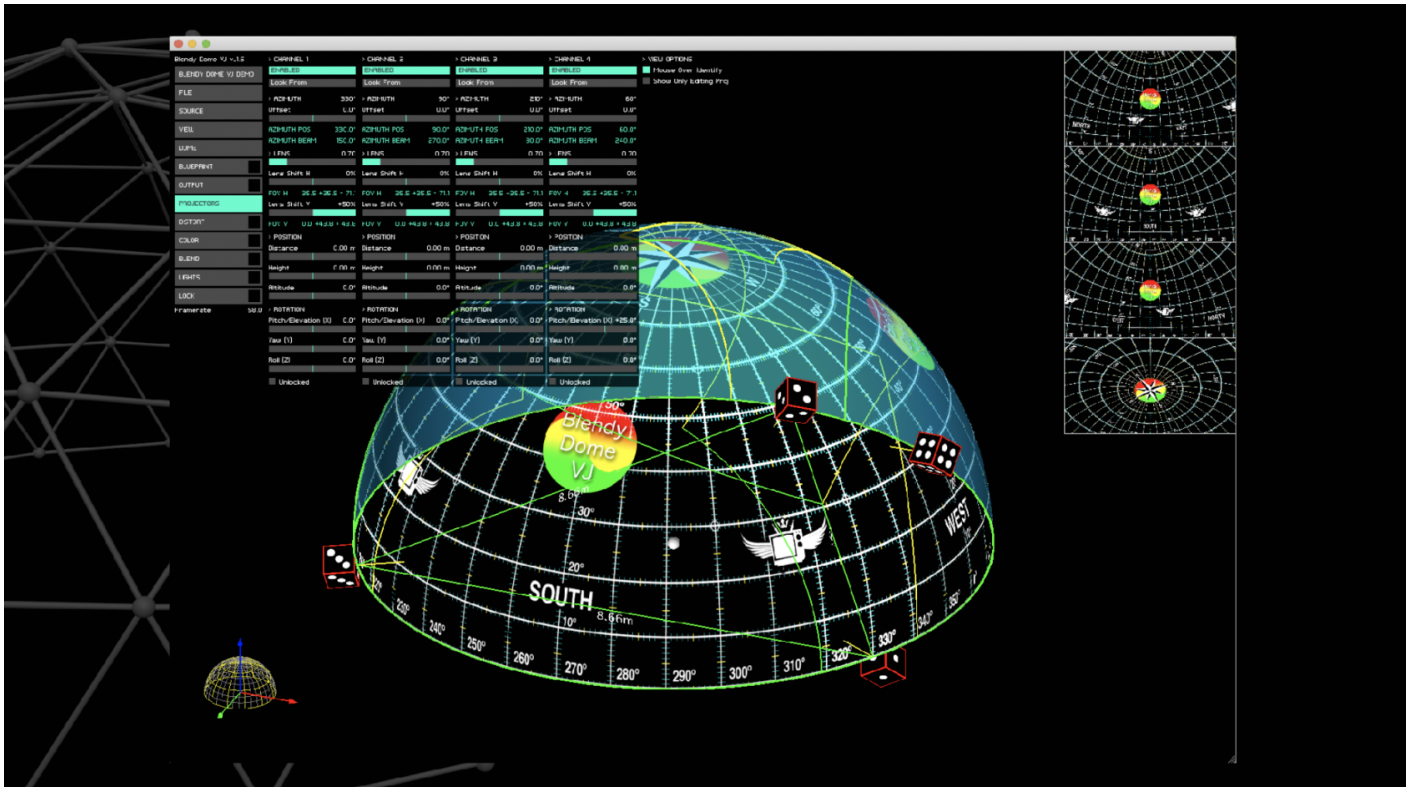

# What is a Projection Dome?

Why would we design in a Dome instead of a normal projection? The spherical shape of the Dome creates an immersive experience for the visitor. Projection Domes have a powerful impact on the senses and can transport you into a whole different world.